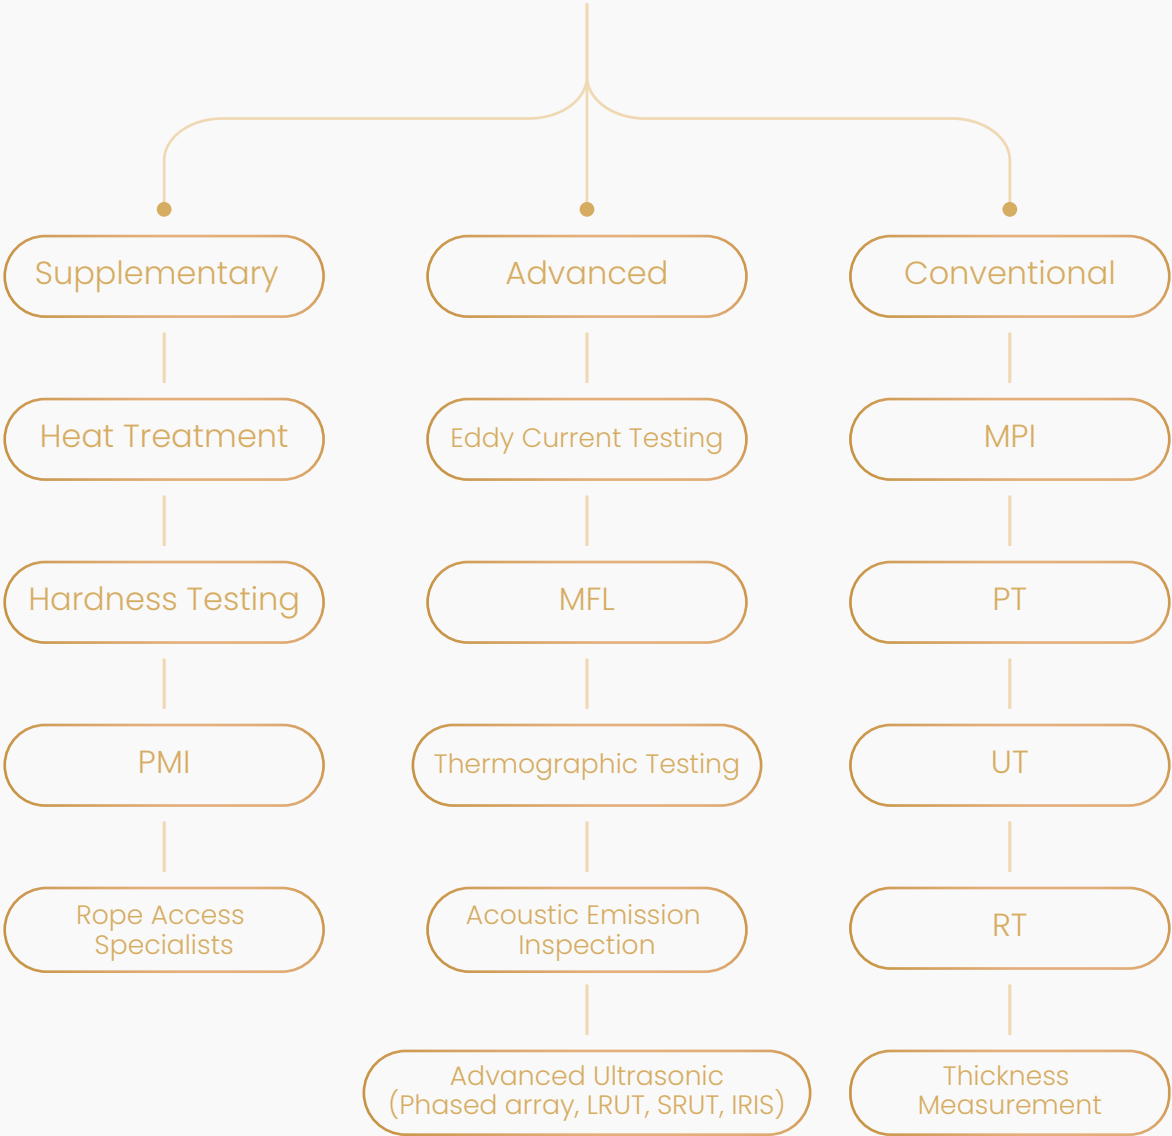

OUR SERVICES

1- General & Mining Supplies

We are providing all supply solutions for Mining & Petroleum Sectors

Categories

<p>Geology Tools & Field Equipments</p> 	<p>Sample Bags</p> 	<p>Geology Tools & Field Equipments</p> 	<p>Safety PPE</p> 
<p>Lab Equipment</p> 	<p>Core Saws & Core Blades</p> 	<p>Samples Equipment</p> 	
<p>General Equipment</p> 	<p>Marking</p> 	<p>Measuring</p> 	<p>Storage & Packing</p> 

Pick-Up

4- Industrial Services

- NDT Services & Training
- Lifting Equipment Engineers Association
- Asset Integrity Solutions
- QA/QC Services
- 3D Laser Scanning
- Tank Calibration & Measurements

NDT Services

3D Laser Scanning

Has capability to perform spatial analysis and 3D scan modelling using point cloud system generated by our 3D laser scanning platform.

- Tank Shell Distortion Color Map
- Bottom and Foundation Settlement
- Bottom and Roof Profile
- Column Structural Assessment and Tank Calibration
- Roundness, Plumbness and Tilt Plan
- As-Built 3D Model

Tank Calibration & Measurement

Completed according to API Standards, ISO Standards or Client Specification to perform

- Volumetric Tank Table
- Shell Differential Settlement
- Shell Roundness Survey
- Tank Ovality and Tilt Plan
- Shell Verticality (Plumbness) Survey
- Bottom, Foundation Floor and Edge Settlement